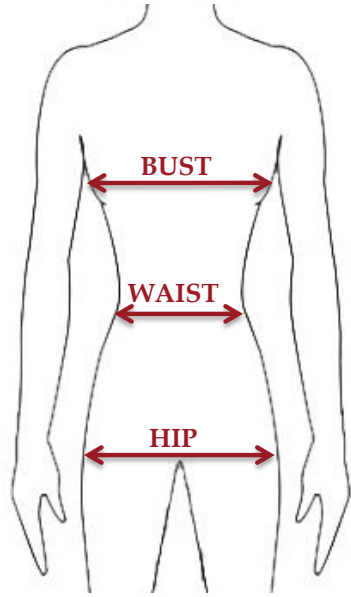

**MATA
TRADERS**

SIZE CHART

	XS	S	M	L	XL
	4	6	8	10	12
BUST	32"	34"	36"	38"	40"
WAIST	26"	28"	30"	32"	34"
HIP	36"	38"	40"	42"	44"